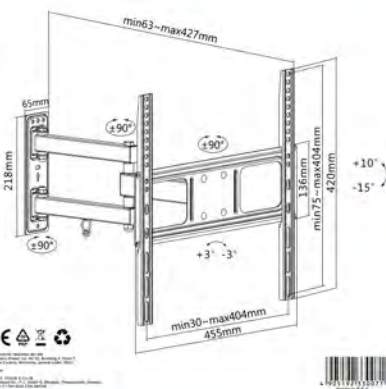

FEATURES

- Material: Steel
- Surface finish: powder coating
- Fit screen size: 32"-55"
- VESA compatible: 75x75, 100x100, 100x150, 150x100, 200x100, 150x150, 200x200, 200x300, 300x200, 200x400, 400x200, 300x300, 400x300, 400x400
- Weight capacity 35 kg
- Profile: 63-427 mm
- Tilt range: +10°/-15°
- Swivel Range: +90°/-90°
- Screen level: +3°/-3°
- Installation: Solid wall, Single Stud

PACKAGING

SKU: 3255TS2

 EAN:4905192330071

BOX SIZE (L x W x H):
47.7 X 23.1 X 6.8 cm

WEIGHT: 2.65 kg

MASTER BOX: 6 pcs
SIZE (L x W x H):

49 X 48.5 X 22.5 cm
WEIGHT: 13.45 kg

AKAI FULL-MOTION TV WALL MOUNT

AKAI FULL-MOTION TV WALL MOUNT

AKAI FULL-MOTION TV WALL MOUNT

AKAI
Enhance Your Life

INTERVISION TRADING RO S.R.L

Bld. I.C.Bratianu, nr. 48-52, corp A, etaj 5, camera 504-505, Pitesti,
Jud. Arges, Romania Tel: 0248 223 560/Mobile: 0722 123 926
Contact person: Valentin Robu