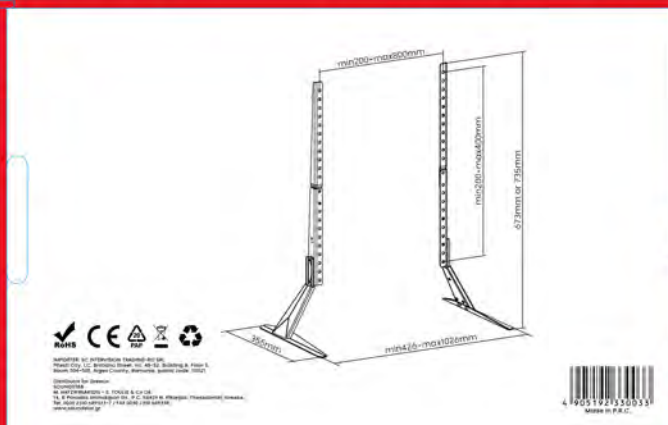

AKAI

2375U TV TABLETOP STAND

FEATURES

- Material: Steel, plastic
- Fit screen size: 23"-75"
- VESA compatible: 200x200, 300x200, 400x200, 300x300, 400x300, 400x400, 600x400, 800x400
- Weight capacity 40kg
- TV Height Range 673/735 mm

PACKAGING

SKU: 2375U

 EAN:4905192330033

BOX SIZE (L x W x H):

38.5x16.5x4.5

WEIGHT: 2.6 kg

MASTER BOX: 8 pcs

SIZE (L x W x H):

40*35*20 cm

WEIGHT: 20.65 kg

AKAI

TV TABLETOP STAND

AKAI
TV TABLETOP STAND

AKAI
TV TABLETOP STAND

AKAI

Enhance Your Life