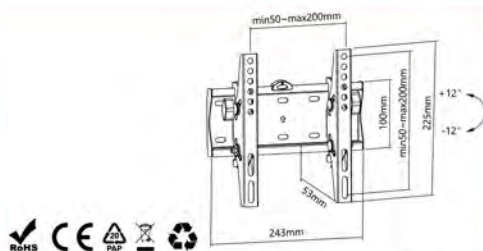

AKAI TILT TV WALL MOUNT

AKAI
TILT TV WALL MOUNT